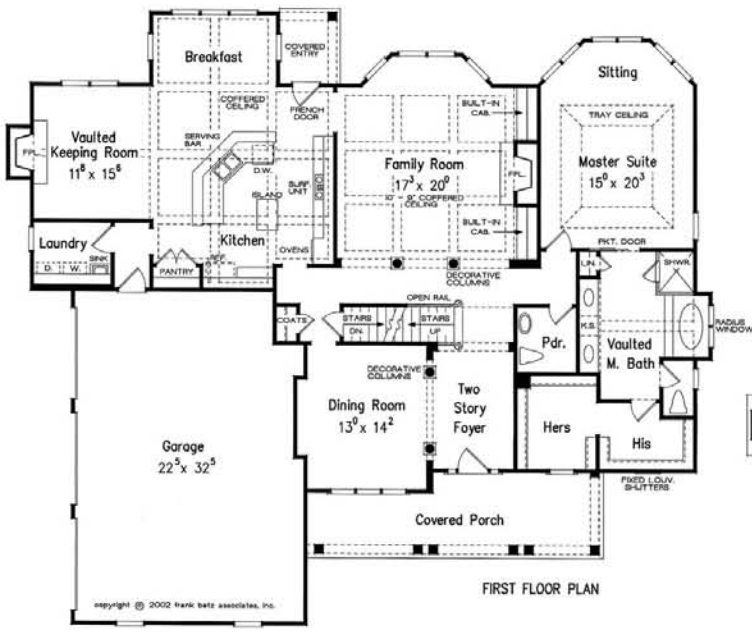

WOODCLIFFE

1st Floor	2225 sq. ft.
2nd Floor	1360 sq. ft.
Total	3585 sq. ft.
Opt. Bonus Rm.	277 sq. ft.

Overall Dimensions
68'-10" x 60'-0"