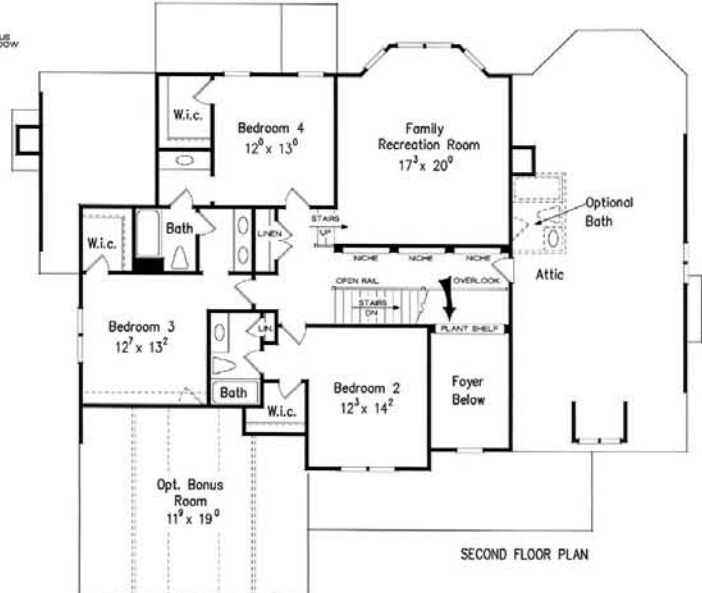

WOODCLIFFE

1st Floor	2225 sq. ft.
2nd Floor	1360 sq. ft.
Total	3585 sq. ft.
Opt. Bonus Rm.	277 sq. ft.

Overall Dimensions
68'-10" x 60'-0"